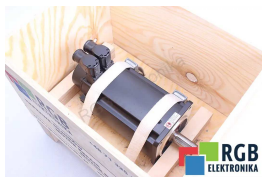

Repair MSK060C-0600-NN-S2-UP0-RNNN BOSCH REXROTH

We will repair every BOSCH REXROTH device. If you cannot find the device that interests you, please contact us. We collect the devices **free of charge** via a courier or in person, thanks to which we are able to carry out the repair within several hours. We will diagnose your equipment **for free**, and if you do not decide on our service, you will not incur any costs. We offer **24 months warranty** for all completed repairs. We are available 24/7, also at weekends and on holidays. **Call us 24/7: +48 71 750 09 77** and receive immediate help.

SPECIFICATIONS

MANUFACTURER	BOSCH REXROTH
MODEL	MSK060C-0600-NN-S2-UP0-RNNN
CATEGORY	AC and DC motors
WEIGHT	15.0 kg

WRITE TO US
info24@rgbrepairs.com

24/7 SUPPORT
[+48 71 750 977](tel:+48717500977)